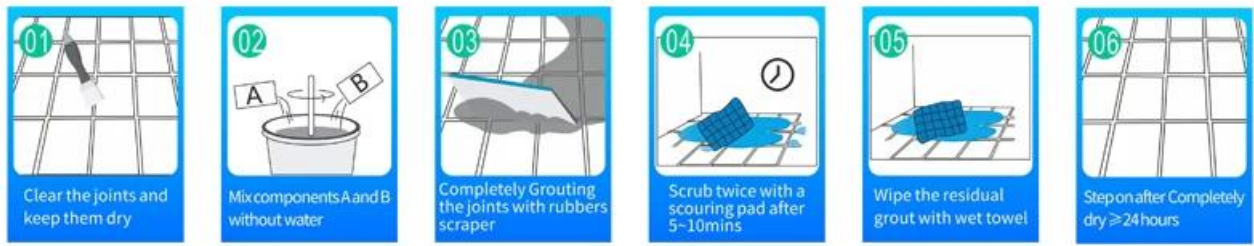

[flexible grout additive wholesaler](#), please choose Kelin.

Varieties of colors for your choice. Also provide custom colors.

- Off White
- Gainsboro
- Grayish
- Medium Gray
- Dull Gray
- Silver Gray
- Metal Gray
- Starry Gray
- Luxury Gray
- Slate Gray
- Greyish Green
- Yellow Gray
- Brownness
- Terra Brown
- Glacier White
- Calaeatta
- Pearl Gold
- Primrose Yellow
- Shiny Gold
- Buff Beige
- Grayish Yellow
- Yellowish Brown
- Soft Khaki
- Olive Brown
- Brown
- Reddish Brown
- Dark Brown
- Rock Black

Provide Whole Room Gap Solution

Brief Construction Process

Professional Joint-Pressing Tool

Company Advantage

Factory Overview

Creaming Machine Line

Testing Machine

Batching Production Line